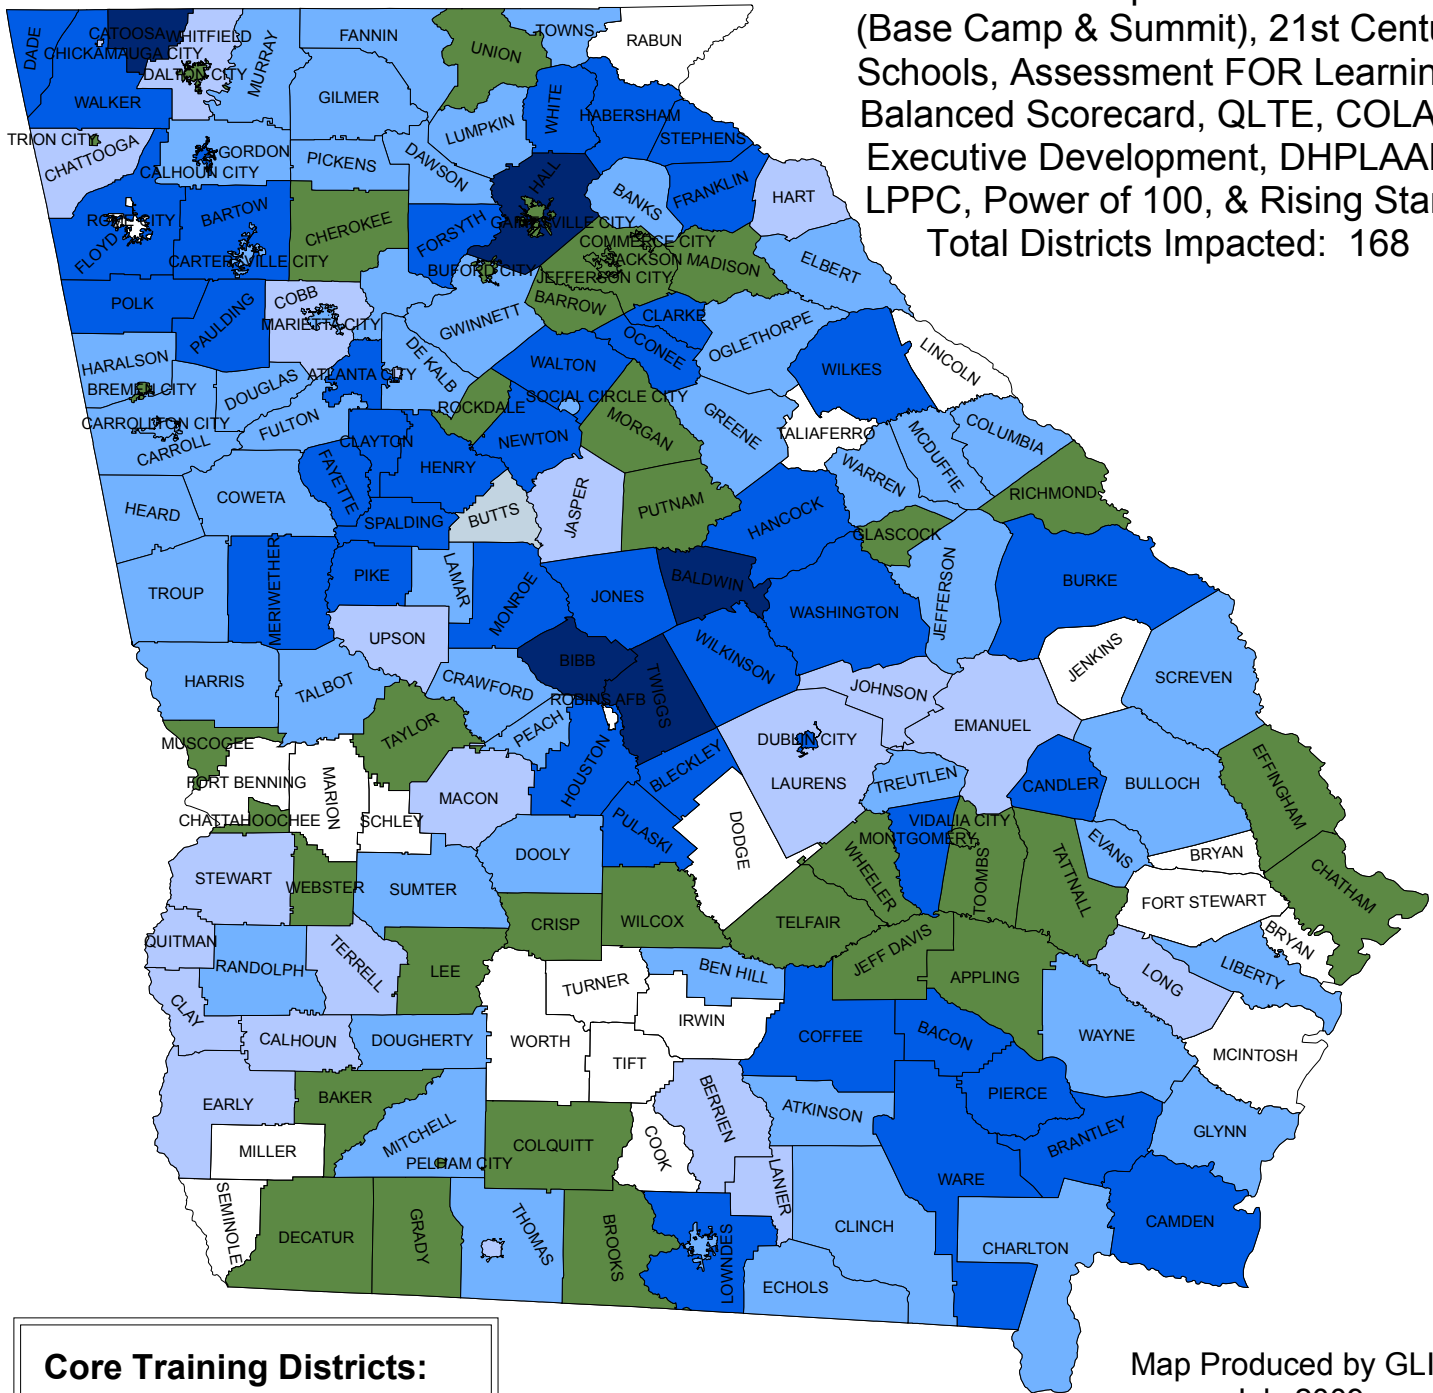

Georgia Leadership Institute for School Improvement's Service Levels

The events included in the service level map are: Core Training (Base Camp & Summit), 21st Century Schools, Assessment FOR Learning, Balanced Scorecard, QLTE, COLAs, Executive Development, DHPLAAL, LPPC, Power of 100, & Rising Stars.
 Total Districts Impacted: 168

Map Produced by GLISI
 July 2009

Core Training Districts:

- Core Training + 7 or More Events
- Core Training + 5-6 Events
- Core Training + 3-4 Events
- Core Training + 1-2 Events
- Core Training only
- Districts not Impacted

Non-Core Training Districts:

- Districts Impacted through 1 or More Non-core Training Events (52)
- Districts not Impacted